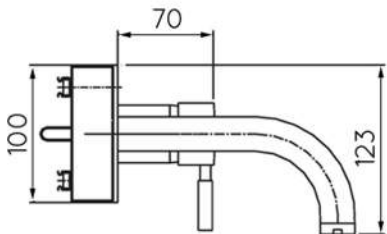

FRESH WALL MOUNTED BATH FILLER

FRONT VIEW

GENERAL INFO

HEIGHT	100MM (BACK PLATE)
WIDTH	205MM (BACK PLATE)
DEPTH	173MM*
HANDHELD SHOWER	-
FINISH	CHROME ON BRASS
GUARANTEE	15 YEARS
OTHER FINISHES	GOLD** NICKEL**