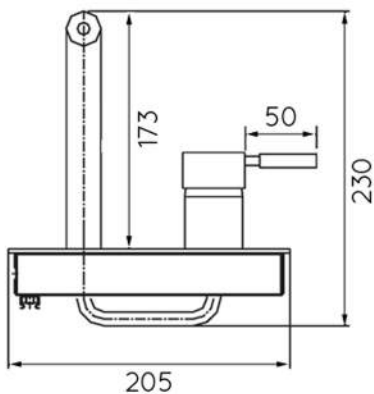

BOTTOM VIEW